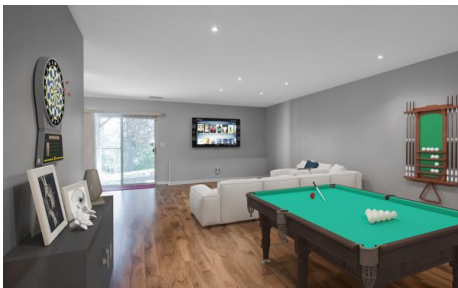

8 Lacey Lane
Norwalk, CT

WILLIAM RAVEIS
REAL ESTATE · MORTGAGE · INSURANCE

PERFECT COLONIAL IN PERFECT LOCATION

3 bedrooms | 2/1 bathrooms | 2738 sq.ft. | 2 garages | built 1996 | lot 0.3

$ 559,000 Single Family Home

Perfect Colonial Perfect Location! Totally updated and improved on sterling fantastic de sac location near everything. Value priced at $559,000

Denise Gannalo

William Raveis New Canaan
+1 203-981-7927
denise.gannalo@raveis.com

Four Elm Street, New Canaan, CT